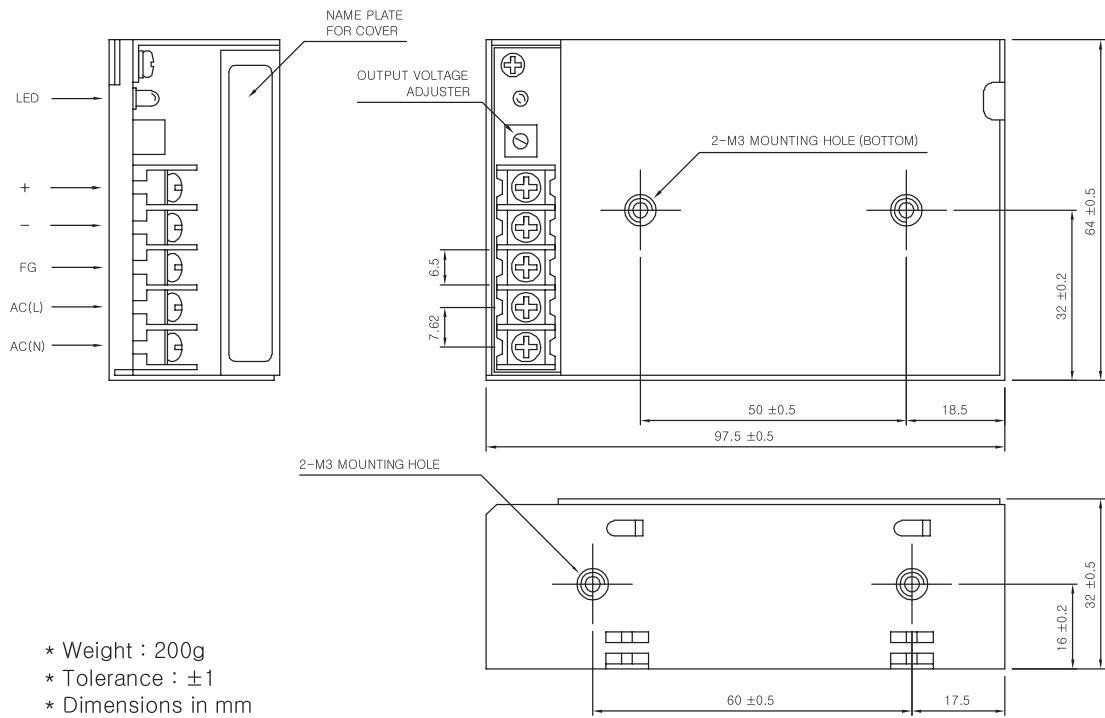

MSF15-S EXTERNAL VIEW

- * Weight : 200g
- * Tolerance : ±1
- * Dimensions in mm